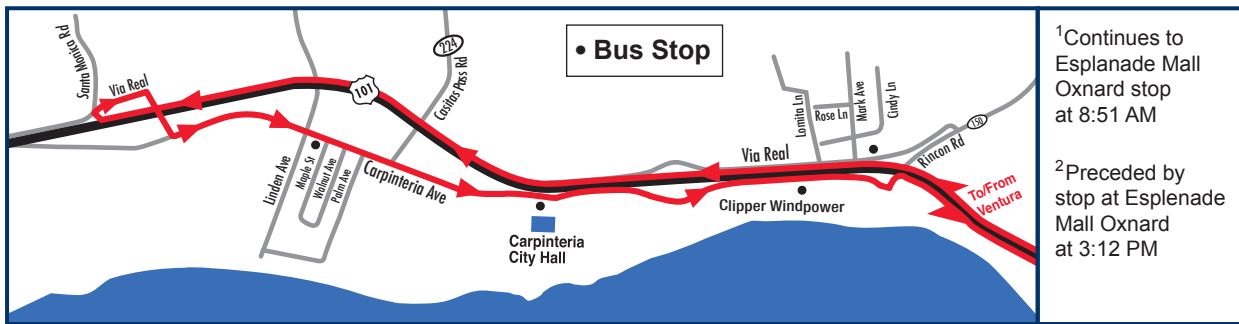

WEEKDAY COMMUTER SERVICE TO CARPINTERIA

STOPS	Hill near Thille Government Center			Carpinteria				Hill near Thille Government Center		
	Ventura Transit Center	NW Thompson @ Oak*	Via Real @ Mark	Carpinteria @ Maple St	Carpinteria City Hall	Carpinteria Ave Corporate Park	NW Thompson @ Oak	Ventura Transit Center	Hill near Thille	
NORTH/SOUTH LOOP	MORNING			Carpinteria				Ventura/OXR		
	5:05 AM	5:15 AM	5:35 AM	5:42 AM	5:47 AM	5:49 AM			6:09 AM	
	6:12 AM	6:22 AM	6:42 AM	6:49 AM	6:54 AM	6:56 AM			7:16 AM	
AFTERNOON	Carpinteria			Ventura/OXR				Hill near Thille		
	7:18 AM	7:28 AM	7:48 AM	7:55 AM	8:00 AM	8:02 AM	8:18 AM	8:28 AM	8:38 AM ¹	
	3:25 PM ²	3:35 PM	3:55 PM	4:02 PM	4:07 PM	4:09 PM	4:28 PM	4:38 PM		
	4:40 PM	4:50 PM	5:10 PM	5:17 PM	5:22 PM	5:24 PM	5:43 PM	5:53 PM		
	6:00 PM	6:15 PM	6:46 PM	6:53 PM	6:58 PM	7:00 PM	7:19 PM	7:29 PM	7:39 PM	

*Followed by (NB) & preceded by (SB) a flag stop on West Main at Peking St.

STOPS IN GOLETA

STOPS IN DOWNTOWN SANTA BARBARA

COASTAL EXPRESS

Bus Schedule

The Coastal Express offers clean, comfortable regional transit service on charter-style buses connecting Oxnard, Ventura, Carpinteria, Goleta and Santa Barbara