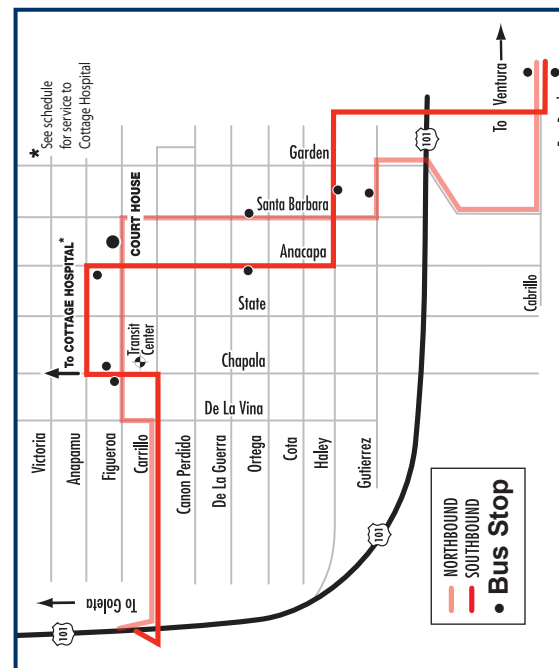

STOPS	Santa Barbara					Carpinteria Ave. @Maple			Hill near Thille Government Center		
	Santa Barbara	Santa Barbara	Santa Barbara	Santa Barbara	East Beach	Carpinteria	Ventura/Oxnard	Pacific View Mall	Hill near Thille		
SOUTHBOUND	Santa Barbara					Carpinteria			Ventura/Oxnard		
	7:22 AM	7:25 AM	7:27 AM	7:29 AM	7:34 AM	7:48 AM	8:11 AM	8:21 AM	8:31 AM		
	9:01 AM	9:04 AM	9:06 AM	9:08 AM	9:13 AM	9:27 AM	9:50 AM	10:00 AM	10:10 AM		
	9:53 AM	9:56 AM	9:58 AM	10:00 AM	10:05 AM	10:19 AM	10:42 AM	10:52 AM	11:02 AM		
	11:32 AM	11:35 AM	11:37 AM	11:39 AM	11:44 AM	11:58 AM	12:21 PM	12:31 PM	12:41 PM		
	12:24 PM	12:27 PM	12:29 PM	12:31 PM	12:36 PM	12:50 PM	1:13 PM	1:23 PM	1:33 PM		
	2:03 PM	2:06 PM	2:08 PM	2:10 PM	2:15 PM	2:29 PM	2:52 PM	3:02 PM	3:12 PM		
	2:55 PM	2:58 PM	3:00 PM	3:02 PM	3:07 PM	3:21 PM	3:44 PM	3:54 PM	4:04 PM		
	4:34 PM	4:37 PM	4:39 PM	4:41 PM	4:46 PM	5:00 PM	5:23 PM	5:33 PM	5:43 PM		
	5:26 PM	5:29 PM	5:31 PM	5:33 PM	5:38 PM	5:52 PM	6:15 PM	6:25 PM	6:35 PM		
						7:36 PM					

*Followed by (NB) & preceded by (SB) a flag stop on West Main at Peking St.

STOPS IN GOLETA

STOPS IN DOWNTOWN SANTA BARBARA

COASTAL EXPRESS

Bus Schedule

The Coastal Express offers clean, comfortable regional transit service on charter-style buses connecting Oxnard, Ventura, Carpinteria, Goleta and Santa Barbara