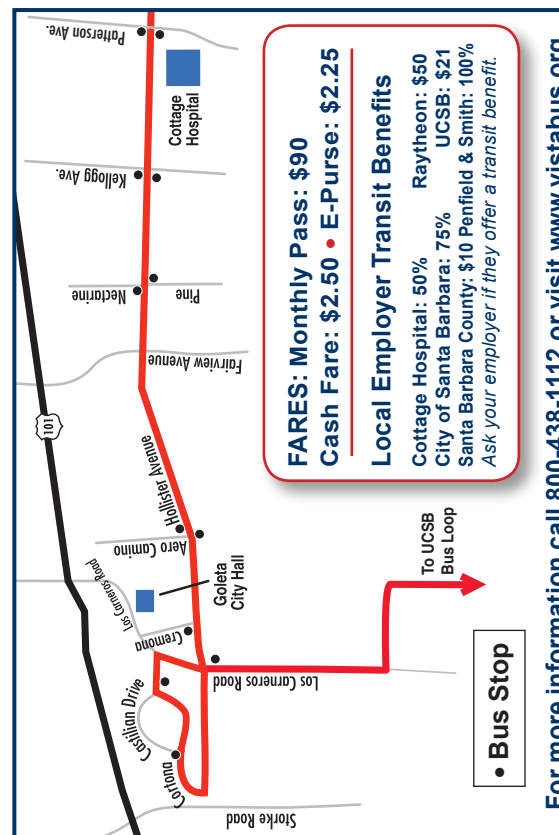

WEEKDAY COMMUTER SERVICE TO CARPINTERIA

STOPS	Hill near Thille Government Center			Carpinteria				Hill near Thille Government Center		
	Ventura Transit Center	NW Thompson @ Oak*	Via Real @ Mark	Carpinteria @ Maple St	Carpinteria City Hall	Carpinteria Ave Corporate Park	NW Thompson @ Oak	Ventura Transit Center	Hill near Thille	
NORTH/SOUTH LOOP	MORNING			Carpinteria				Ventura/OXR		
	5:05 AM	5:15 AM	5:35 AM	5:42 AM	5:47 AM	5:49 AM			6:09 AM	
	6:12 AM	6:22 AM	6:42 AM	6:49 AM	6:54 AM	6:56 AM			7:16 AM	
AFTERNOON	Carpinteria			Ventura/OXR				Hill near Thille		
	7:18 AM	7:28 AM	7:48 AM	7:55 AM	8:00 AM	8:02 AM	8:18 AM	8:28 AM	8:38 AM ¹	
	3:25 PM ²	3:35 PM	3:55 PM	4:02 PM	4:07 PM	4:09 PM	4:28 PM	4:38 PM		
	4:40 PM	4:50 PM	5:10 PM	5:17 PM	5:22 PM	5:24 PM	5:43 PM	5:53 PM		
	6:00 PM	6:15 PM	6:46 PM	6:53 PM	6:58 PM	7:00 PM	7:19 PM	7:29 PM	7:39 PM	

*Followed by (NB) & preceded by (SB) a flag stop on West Main at Peking St.

STOPS IN GOLETA

STOPS IN DOWNTOWN SANTA BARBARA

COASTAL EXPRESS

Bus Schedule

The Coastal Express offers clean, comfortable regional transit service on charter-style buses connecting Oxnard, Ventura, Carpinteria, Goleta and Santa Barbara